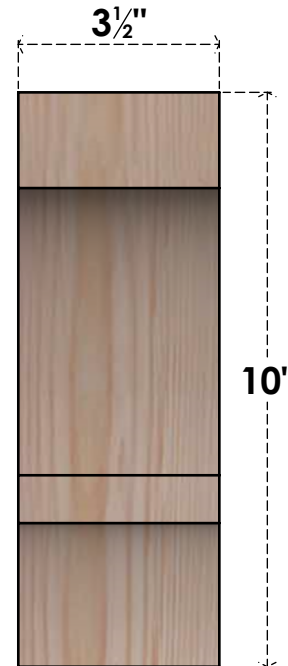

BRC04X06X10BOA00SDF

3 1/2"W X 6"D X 10"H BALBOA SMOOTH BRACE, DOUGLAS FIR

SIDE

FRONT

EKENA MILLWORK
 2300 WEST MAIN ST.
 CLARKSVILLE, TX 75426
 TOLL FREE: 866-607-0453
 WWW.EKENAMILLWORK.COM

NOTES

1. INSTALLATION TO BE COMPLETED IN ACCORDANCE WITH MANUFACTURER'S SPECIFICATIONS.
2. DRAWING MAY NOT BE TO SCALE
3. THIS DRAWING IS INTENDED FOR DESIGN AND PLANNING PURPOSES ONLY.
4. ALL INFORMATION CONTAINED HEREIN WAS CURRENT AT THE TIME OF DEVELOPMENT BUT MUST BE REVIEWED AND APPROVED BY THE PRODUCT MANUFACTURER TO BE CONSIDERED ACCURATE.
5. PRODUCTS ARE NOT KILN DRIED. THIS ITEM IS UNIQUE AND WILL CONTAIN THE NATURAL VARIATIONS THAT THE WOOD SPECIES OFFERS. THIS MAY RESULT IN VARIATIONS UP TO 1/4"