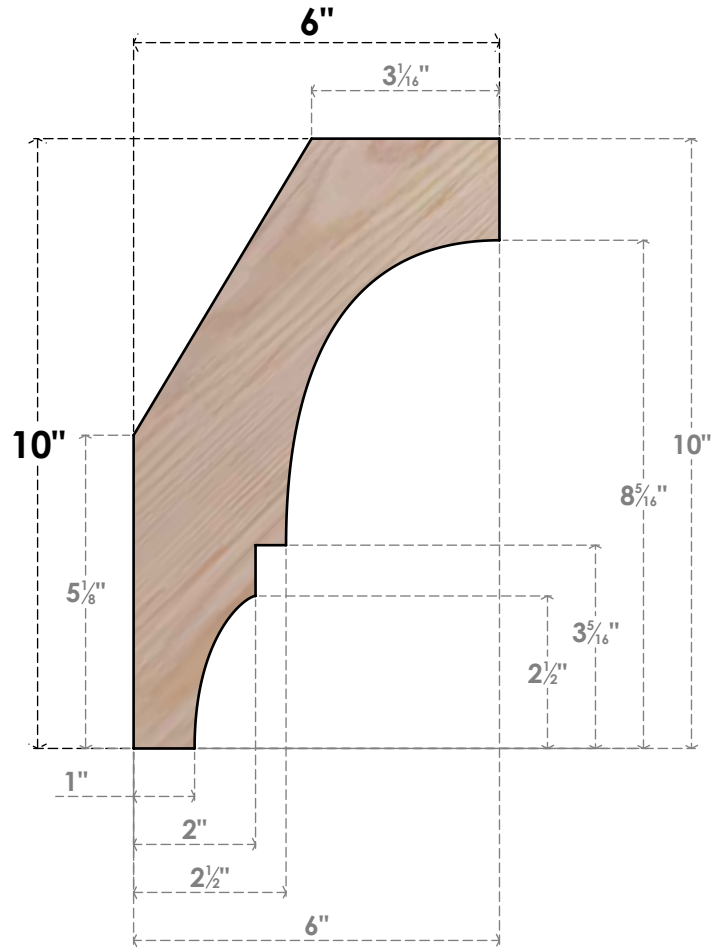

BRC04X06X10BOA00SDF

3 1/2"W X 6"D X 10"H BALBOA SMOOTH BRACE, DOUGLAS FIR

SIDE

FRONT

EKENA MILLWORK
 2300 WEST MAIN ST.
 CLARKSVILLE, TX 75426
 TOLL FREE: 866-607-0453
 WWW.EKENAMILLWORK.COM

NOTES

1. INSTALLATION TO BE COMPLETED IN ACCORDANCE WITH MANUFACTURER'S SPECIFICATIONS.
2. DRAWING MAY NOT BE TO SCALE
3. THIS DRAWING IS INTENDED FOR DESIGN AND PLANNING PURPOSES ONLY.
4. ALL INFORMATION CONTAINED HEREIN WAS CURRENT AT THE TIME OF DEVELOPMENT BUT MUST BE REVIEWED AND APPROVED BY THE PRODUCT MANUFACTURER TO BE CONSIDERED ACCURATE.
5. PRODUCTS ARE NOT KILN DRIED. THIS ITEM IS UNIQUE AND WILL CONTAIN THE NATURAL VARIATIONS THAT THE WOOD SPECIES OFFERS. THIS MAY RESULT IN VARIATIONS UP TO 1/4"